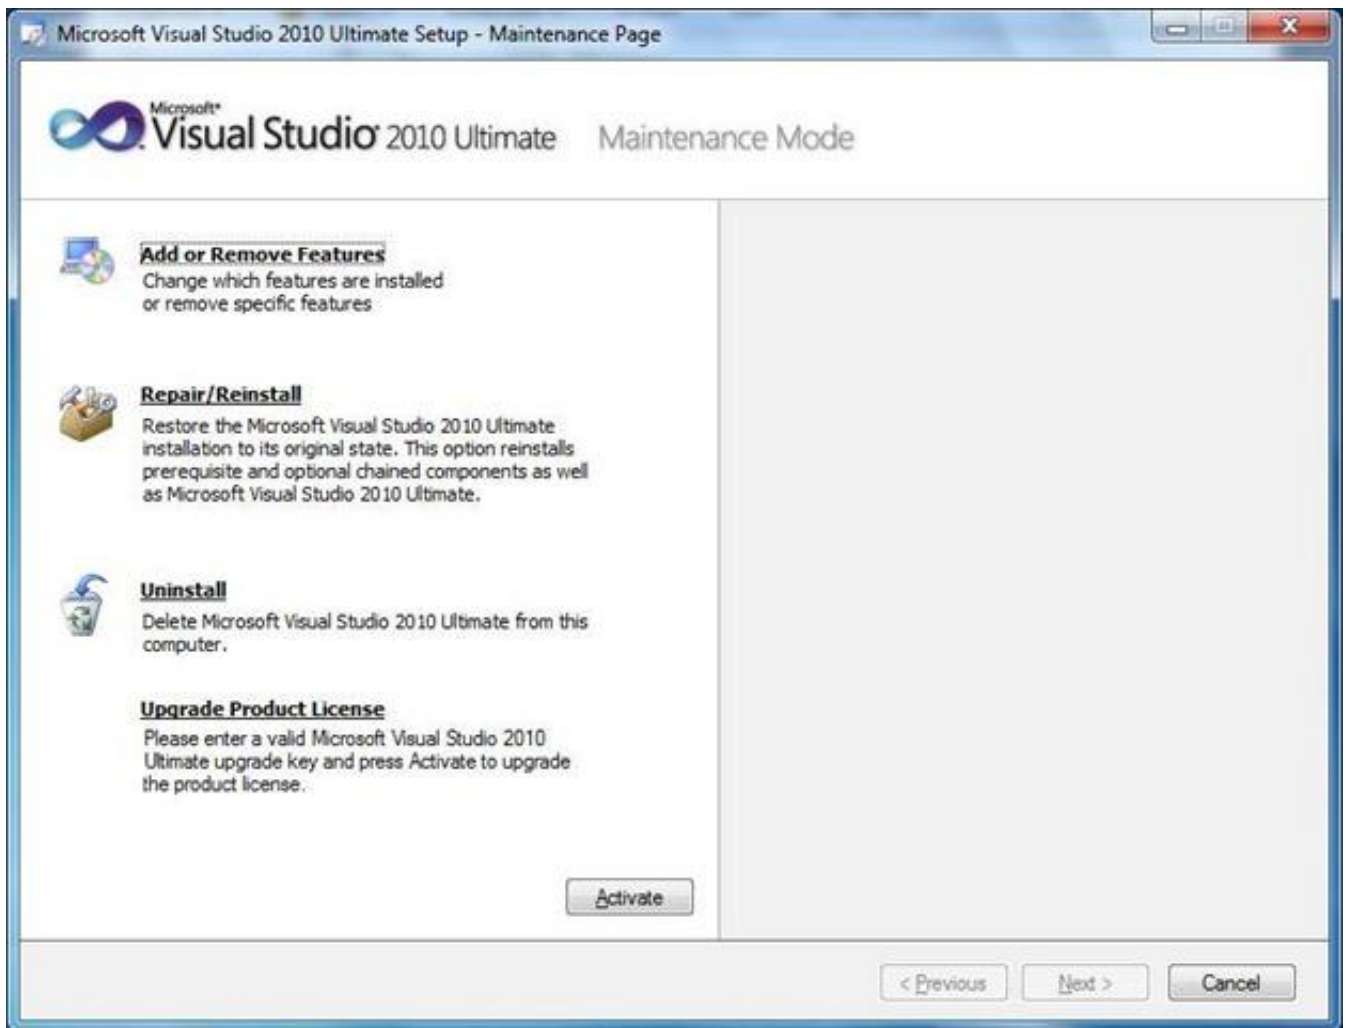

[Windows 8 Enterprise Evaluation Activation KeysDownload Free Software Programs Online](#)